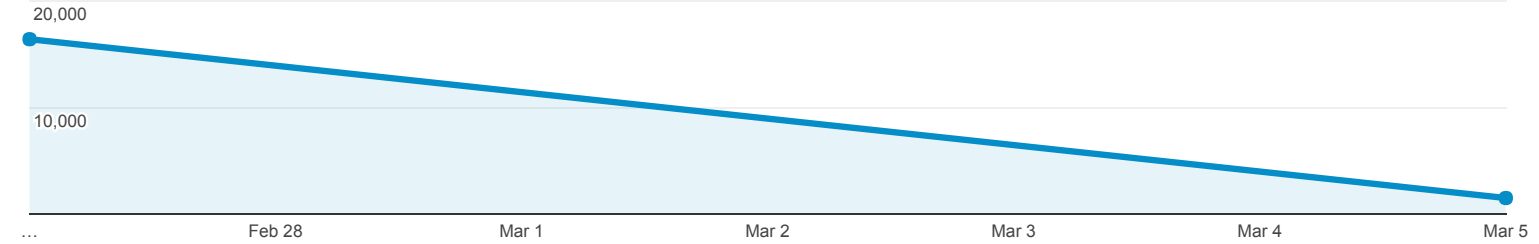

Feb 27, 2017 - Mar 5, 2017

Pages

All Users
100.00% Pageviews

Explorer

Pageviews

Page	Pageviews	Unique Pageviews	Avg. Time on Page	Entrances	Bounce Rate	% Exit	Page Value
	17,934 % of Total: 100.00% (17,934)	15,659 % of Total: 100.00% (15,659)	00:02:53 Avg for View: 00:02:53 (0.00%)	13,292 % of Total: 100.00% (13,292)	82.73% Avg for View: 82.73% (0.00%)	74.12% Avg for View: 74.12% (0.00%)	\$0.00 % of Total: 0.00% (\$0.00)
1. /montessori-stages-of-development-for-early-learning/	8,741 (48.74%)	7,601 (48.54%)	00:03:17	7,586 (57.07%)	84.59%	83.99%	\$0.00 (0.00%)
2. /ten-big-differences-between-montessori-and-traditional-education/	1,469 (8.19%)	1,351 (8.63%)	00:05:27	1,345 (10.12%)	88.92%	87.47%	\$0.00 (0.00%)
3. /	709 (3.95%)	548 (3.50%)	00:01:23	405 (3.05%)	45.68%	42.88%	\$0.00 (0.00%)
4. /montessori-teacher-certification-2/	565 (3.15%)	508 (3.24%)	00:02:47	399 (3.00%)	87.72%	74.51%	\$0.00 (0.00%)
5. /stages-of-development-how-children-learn/	343 (1.91%)	297 (1.90%)	00:06:13	288 (2.17%)	80.21%	77.84%	\$0.00 (0.00%)
6. /montessori-early-childhood-teacher-training/	340 (1.90%)	312 (1.99%)	00:02:30	296 (2.23%)	75.34%	71.76%	\$0.00 (0.00%)
7. /newsletter-signup/	335 (1.87%)	254 (1.62%)	00:01:09	15 (0.11%)	46.67%	29.85%	\$0.00 (0.00%)
8. /pros-and-cons-of-a-montessori-education/	324 (1.81%)	301 (1.92%)	00:02:36	283 (2.13%)	81.27%	76.23%	\$0.00 (0.00%)
9. /autism-awareness/	198 (1.10%)	183 (1.17%)	00:05:58	181 (1.36%)	87.29%	86.36%	\$0.00 (0.00%)
10. /tuition/	190 (1.06%)	162 (1.03%)	00:02:38	13 (0.10%)	76.92%	44.21%	\$0.00 (0.00%)
11. /child-development-course/	186 (1.04%)	167 (1.07%)	00:01:41	80 (0.60%)	82.50%	60.75%	\$0.00 (0.00%)
12. /joinaonline/	180 (1.00%)	165 (1.05%)	00:01:49	13 (0.10%)	76.92%	46.11%	\$0.00 (0.00%)
13. /training/	122 (0.68%)	113 (0.72%)	00:03:06	78 (0.59%)	58.97%	52.46%	\$0.00 (0.00%)
14. /montessori-elementary-teacher-training/	119 (0.66%)	94 (0.60%)	00:04:12	25 (0.19%)	72.00%	46.22%	\$0.00 (0.00%)
15. /stages-of-development/	106 (0.59%)	98 (0.63%)	00:02:53	28 (0.21%)	85.71%	58.49%	\$0.00 (0.00%)
16. /faq-how-will-my-child-adjust-to-traditional-school-after-being-in-montessori-school/	98 (0.55%)	89 (0.57%)	00:03:38	68 (0.51%)	89.71%	80.61%	\$0.00 (0.00%)
17. /early-math-course-online/	90 (0.50%)	84 (0.54%)	00:03:45	75 (0.56%)	92.00%	81.11%	\$0.00 (0.00%)
18. /human-needs-and-tendencies/	82 (0.46%)	70 (0.45%)	00:05:52	66 (0.50%)	84.85%	81.71%	\$0.00 (0.00%)
19. /the-birth-of-a-mathematical-mind/	82 (0.46%)	75 (0.48%)	00:05:24	71 (0.53%)	87.32%	86.59%	\$0.00 (0.00%)